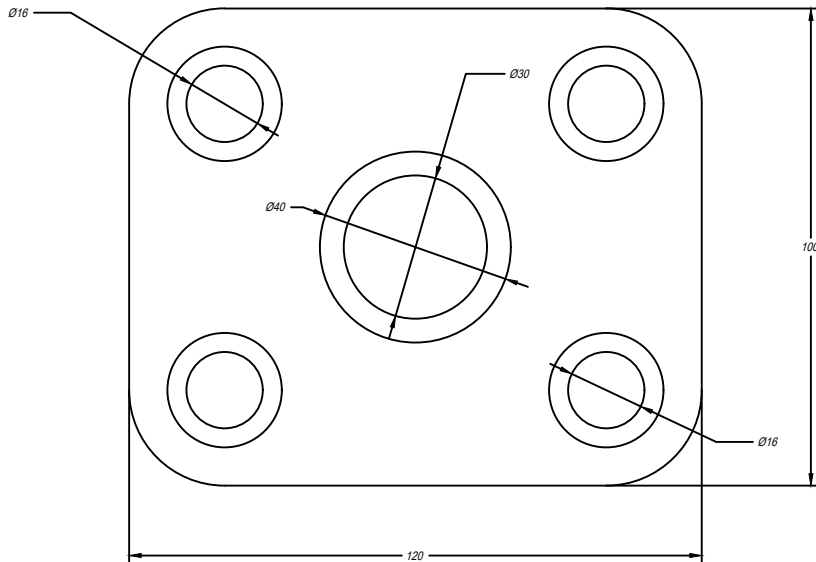

Unless Otherwise Specified:
All Dimensions are in mm.
Remove all burrs and sharp edges.

IF IN DOUBT PLEASE ASK.
DO NOT SCALE THE DRAWING

SIGN		DATE		Mech Arch CAD Academy, Kolhapur mecharchsolutions@gmail.com www.mecharch.in			
DRN.BY							
CHKD.BY							
APPD.BY				AutoCAD Practice Drawings			
CUSTOMER							
THIS DRG. IS THE PROPERTY OF MECH ARCH CAD SOLUTIONS AND IS NOT TO BE COPIED WITHOUT PERMISSION.				Title			
Material	Weight						
CAD File Name				Scale	Sheet	Drawing No.	Model

Unless Otherwise Specified:
All Dimensions are in mm.
Remove all burrs and sharp edges.