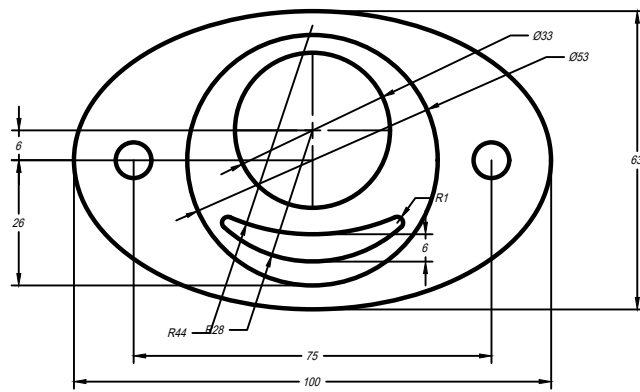

Unless Otherwise Specified:
All Dimensions are in mm.
Remove all burrs and sharp edges.

IF IN DOUBT PLEASE ASK.
DO NOT SCALE THE DRAWING

SIGN		DATE		Mech Arch CAD Academy, Kolhapur mecharchsolutions@gmail.com www.mecharch.in			
DRN.BY							
CHKD.BY							
APPD.BY				AutoCAD Practice Drawings			
CUSTOMER							
THIS DRG. IS THE PROPERTY OF MECH ARCH CAD SOLUTIONS AND IS NOT TO BE COPIED WITHOUT PERMISSION.				Title			
Material	Weight						
CAD File Name				Scale	Sheet	Drawing No.	Model

Unless Otherwise Specified:
All Dimensions are in mm.
Remove all burrs and sharp edges.